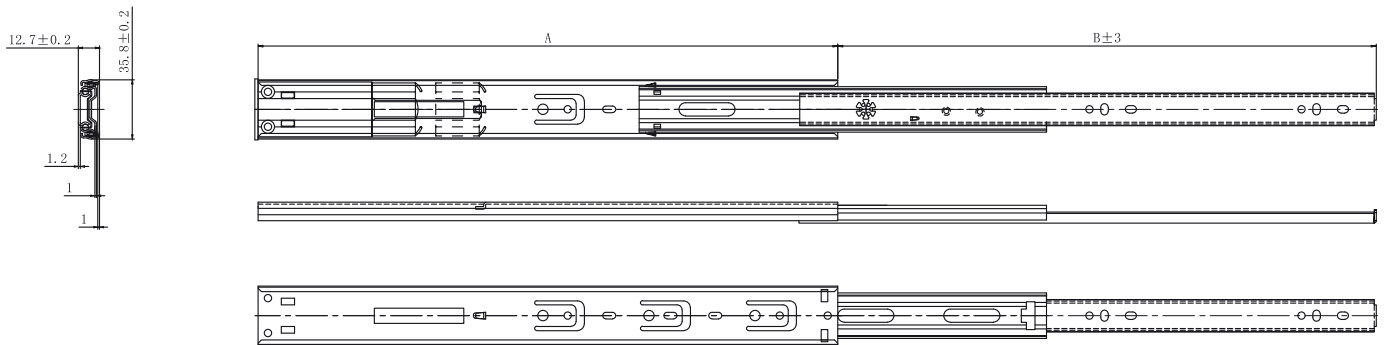

LS SERIES

Soft Closing Full Extension Ball Bearing Drawer Slide (37 mm Profile)

Specification

| | | | |
|------------------------|-----------------|------------------|--|
| Function | Soft Closing | Thickness | 1.2 x 1.2 x 1.2 mm |
| Extension | Full Extension | Release | Separable: Equipped with a release lever allowing for easy removal and return of drawer. |
| Available Sizes | 300 mm - 600 mm | Finish | Galvanized or Black |
| Load Capacity | Up to 25 kg | Packaging | 15 Sets per Carton |
| Slide Width | 37 mm | | |
| Assembly Height | 12.7 mm ± 0.2 | | |

Technical Design

Measurement Table

| Item No | A (mm) | B (mm) | C (mm) | D (mm) | E (mm) | F (mm) | G (mm) |
|----------|--------|--------|--------|--------|--------|--------|--------|
| LSF0300S | 300 | 300 | 160 | | | 96 | 224 |
| LSF0350S | 350 | 350 | 224 | | | 128 | 256 |
| LSF0400S | 400 | 400 | 224 | | | 160 | 320 |
| LSF0450S | 450 | 450 | 224 | 320 | | 160 | 352 |
| LSF0500S | 500 | 500 | 224 | 352 | | 192 | 384 |
| LSF0550S | 550 | 550 | 224 | 352 | | 224 | 448 |
| LSF0600S | 600 | 600 | 224 | 352 | 448 | 224 | 512 |