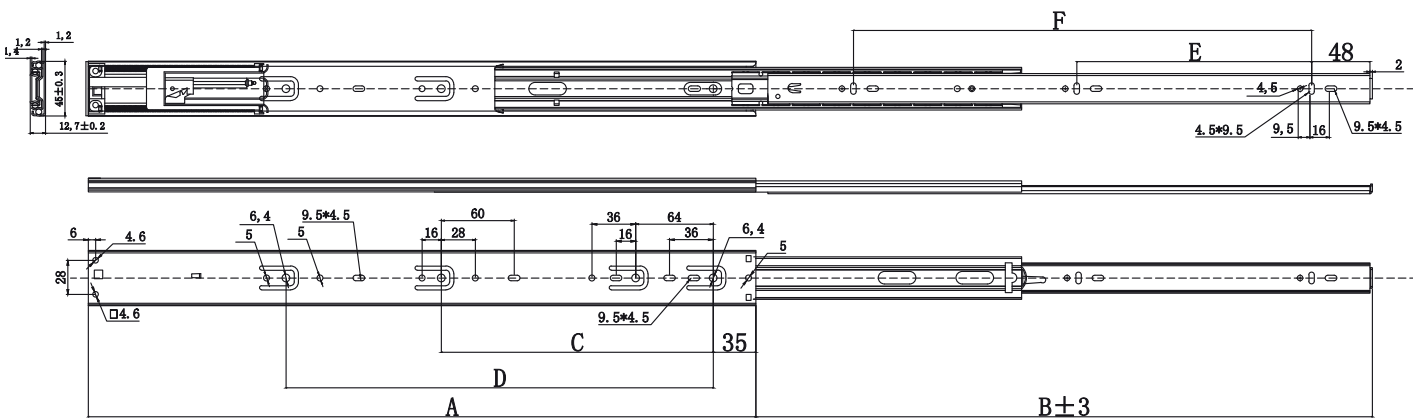

## Soft Closing Full Extension Ball Bearing Drawer Slide

### Specification

|                        |                 |                  |  |
|------------------------|-----------------|------------------|--|
| <b>Function</b>        | Soft Closing    | <b>Thickness</b> | 1.2 x 1.2 x 1.4 mm   |
| <b>Extension</b>       | Full Extension  | <b>Release</b>   | Separable: Equipped with a release lever allowing for easy removal and return of drawer. |
| <b>Available Sizes</b> | 250 mm - 600 mm | <b>Finish</b>    | Galvanized or Black  |
| <b>Load Capacity</b>   | Up to 45 kg     | <b>Packaging</b> | 15 Sets per Carton   |
| <b>Slide Width</b>     | 45 mm           |                  |  |
| <b>Assembly Height</b> | 12.7 mm ± 0.2   |                  |  |

### Measurement Table

| Item No  | A (mm) | B (mm) | C (mm) | D (mm) | E (mm) | F (mm) |
|----------|--------|--------|--------|--------|--------|--------|
| BPF0250S | 250    | 250    |        |        |        | 154    |
| BPF0300S | 300    | 300    | 160    |        |        | 192    |
| BPF0350S | 350    | 350    | 192    |        | 128    | 256    |
| BPF0400S | 400    | 400    | 224    |        | 160    | 288    |
| BPF0450S | 450    | 450    | 256    |        | 160    | 352    |
| BPF0500S | 500    | 500    | 256    | 352    | 192    | 384    |
| BPF0550S | 550    | 550    | 256    | 384    | 224    | 448    |
| BPF0600S | 600    | 600    | 256    | 416    | 224    | 480    |